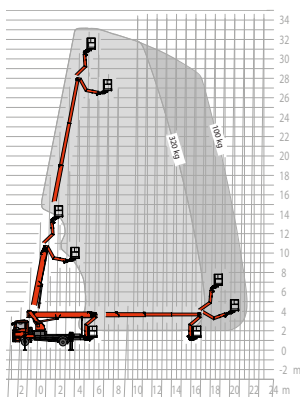

seers

Impressive outreach

EQUIPMENT
STEIGER® T 330 TRUCK MOUNT

To hire, call us on
029 2029 0410

STEIGER® T 330

seers

STEIGER® T 330

Maximum performance data and optimum handling make the new RUTHMANN STEIGER® T 330 the pinnacle of perfection in the 7.49 t (and up) truck-mounted aerial platform sector. The sensational 33-metre working height and impressive 21.2-metre lateral outreach greatly benefit aerial-platform rental companies, gardeners, landscapers, industrial cleaners and craftsmen. The T 330 permits operators to carry out assignments that once required the implementation of much larger machinery. It is easy to use and courses little instruction time.

320kg

Perm. Total Weight

7.490 kg

Total Length

8,79 m

Overall Height

3,56 m

Hire online

To hire, call us on
029 2029 0410

Technical data: Steiger® T330	
Basket capacity	320 kg
Max working height	33,00 m
Lifting height	31,00 m
Max outreach	21,20 m
Basket dimensions	1,70 x 0,86 m
Range of rotation	500°
Basket dimensions	1,4x0,7x1,1 1,8x0,7x1,1
Overall height	3,56 m
Total length	8,79 m
Perm. Siting Inclination	5°
Perm. total weight	7.490 kg
Swivelling angle of the jib	185°
Driving licence	C1 / 3
Wheelbase carrier chassis	3,90 m

Distinctive features

- 33,0-metre working height
- 21,2-metre lateral outreach at 100 kg cage load
- max. performance on 7.49 t to 18 t chassis (GVW)
- Multi bent profil steel boom technology with rigid turret that remains within the contours of the vehicle when pivoting
- Sturdy, hydraulic cage rotation device 2 x 90°
- Horizontal/vertical jacking mechanism for maximum versatility
- 185° jib (RÜSSEL®) swivelling range
- Compact vehicle length of only 8.79 metres
- 320 kg working cage capacity
- Information and diagnostic display also in working cage
- Automatic set-up/retraction mechanism, memory-positioning system
- And many other innovative features