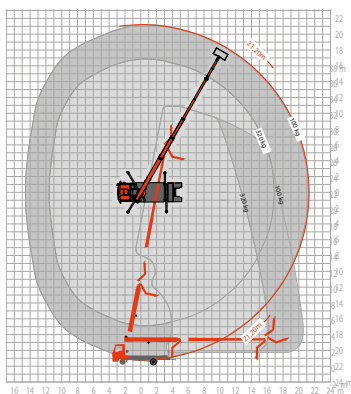

seers

Impressive outreach

EQUIPMENT
STEIGER® T 330 TRUCK MOUNT

To hire, call us on
029 2029 0410

STEIGER® T 330

seers

STEIGER® T 330

Maximum performance data and optimum handling make the new RUTHMANN STEIGER® T 330 the pinnacle of perfection in the 7.49 t (and up) truck-mounted aerial platform sector. The sensational 33-metre working height and impressive 21.2-metre lateral outreach greatly benefit aerial-platform rental companies, gardeners, landscapers, industrial cleaners and craftsmen. The T 330 permits operators to carry out assignments that once required the implementation of much larger machinery. It is easy to use and courses little instruction time.

320kg

Perm. Total Weight

7.490 kg

Total Length

8,79 m

Overall Height

3,56 m

Hire online

To hire, call us on
029 2029 0410

Technical data: Steiger® T330	
Basket capacity	320 kg
Max working height	33,00 m
Lifting height	31,00 m
Max outreach	21,20 m
Basket dimensions	1,70 x 0,86 m
Range of rotation	500°
Basket dimensions	1,4x0,7x1,1 1,8x0,7x1,1
Overall height	3,56 m
Total length	8,79 m
Perm. Siting Inclination	5°
Perm. total weight	7.490 kg
Swivelling angle of the jib	185°
Driving licence	C1 / 3
Wheelbase carrier chassis	3,90 m

Distinctive features

- 33,0-metre working height
- 21,2-metre lateral outreach at 100 kg cage load
- max. performance on 7.49 t to 18 t chassis (GVW)
- Multi bent profil steel boom technology with rigid turret that remains within the contours of the vehicle when pivoting
- Sturdy, hydraulic cage rotation device 2 x 90°
- Horizontal/vertical jacking mechanism for maximum versatility
- 185° jib (RÜSSEL®) swivelling range
- Compact vehicle length of only 8.79 metres
- 320 kg working cage capacity
- Information and diagnostic display also in working cage
- Automatic set-up/retraction mechanism, memory-positioning system
- And many other innovative features