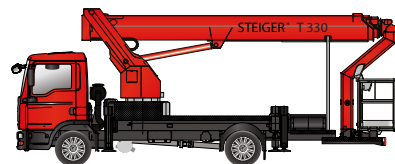

seers

Impressive outreach

EQUIPMENT
STEIGER® T 330 TRUCK MOUNT

To hire, call us on
029 2029 0410

STEIGER® T 330

seers

STEIGER® T 330

Maximum performance data and optimum handling make the new RUTHMANN STEIGER® T 330 the pinnacle of perfection in the 7.49 t (and up) truck-mounted aerial platform sector. The sensational 33-metre working height and impressive 21.2-metre lateral outreach greatly benefit aerial-platform rental companies, gardeners, landscapers, industrial cleaners and craftsmen. The T 330 permits operators to carry out assignments that once required the implementation of much larger machinery. It is easy to use and courses little instruction time.

320kg

Perm. Total Weight

7.490 kg

Total Length

8,79 m

Overall Height

3,56 m

Hire online

To hire, call us on
029 2029 0410

Technical data: Steiger® T330	
Basket capacity	320 kg
Max working height	33,00 m
Lifting height	31,00 m
Max outreach	21,20 m
Basket dimensions	1,70 x 0,86 m
Range of rotation	500°
Basket dimensions	1,4x0,7x1,1 1,8x0,7x1,1
Overall height	3,56 m
Total length	8,79 m
Perm. Siting Inclination	5°
Perm. total weight	7.490 kg
Swivelling angle of the jib	185°
Driving licence	C1 / 3
Wheelbase carrier chassis	3,90 m

Distinctive features

- 33,0-metre working height
- 21,2-metre lateral outreach at 100 kg cage load
- max. performance on 7.49 t to 18 t chassis (GVW)
- Multi bent profil steel boom technology with rigid turret that remains within the contours of the vehicle when pivoting
- Sturdy, hydraulic cage rotation device 2 x 90°
- Horizontal/vertical jacking mechanism for maximum versatility
- 185° jib (RÜSSEL®) swivelling range
- Compact vehicle length of only 8.79 metres
- 320 kg working cage capacity
- Information and diagnostic display also in working cage
- Automatic set-up/retraction mechanism, memory-positioning system
- And many other innovative features